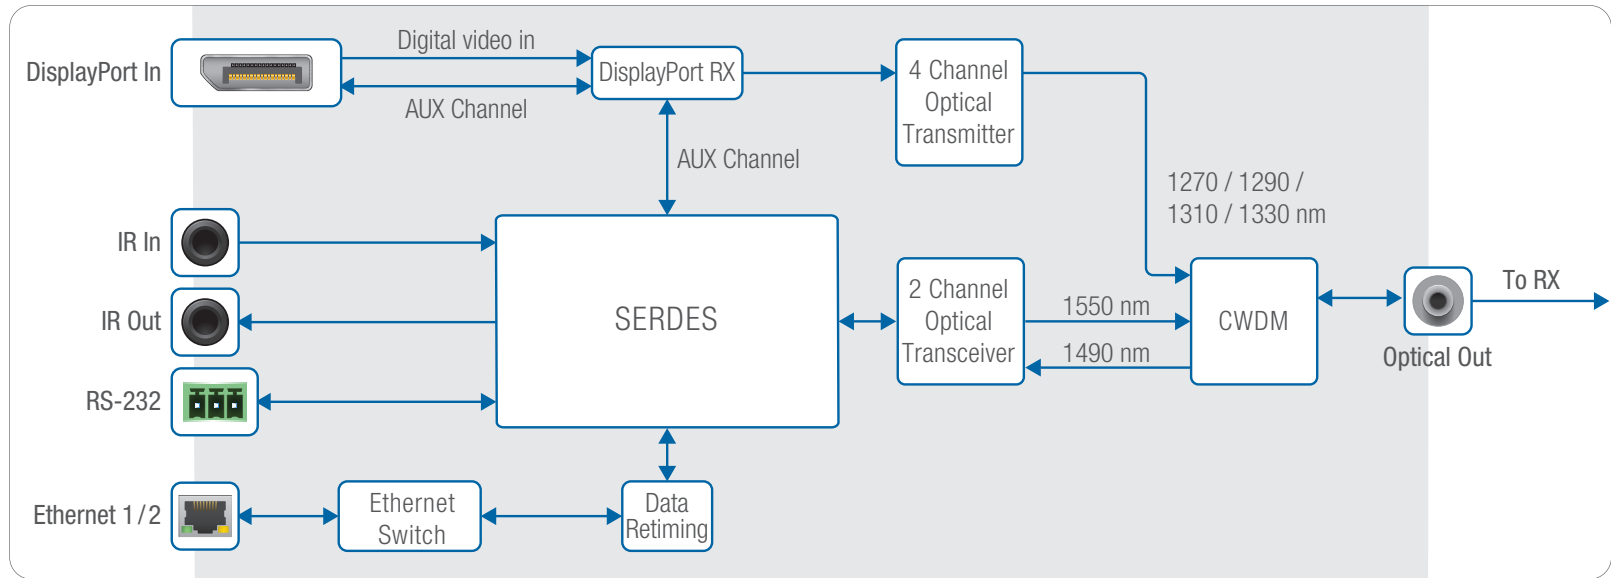

DVI-7380-TX Internal Block Diagram

DVI-7380-RX Internal Block Diagram